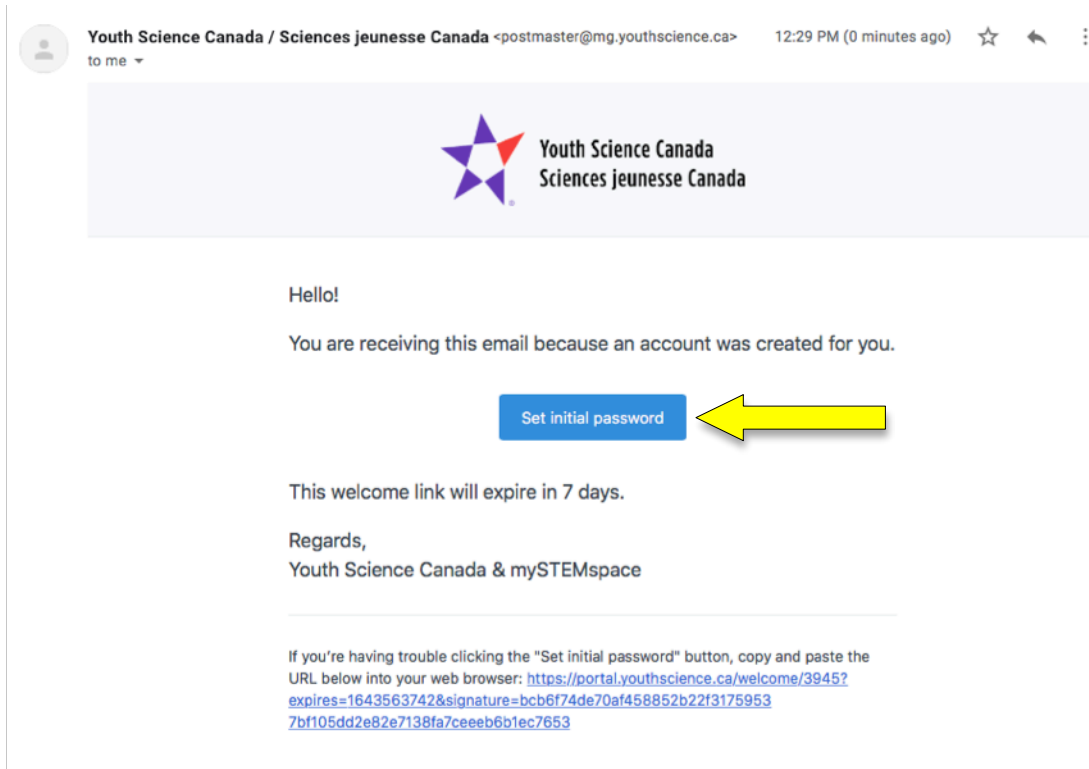

account”. Please be sure to use an email account that can receive emails from an external sender.

2. You will receive an email to complete account creation. Click on “Set initial password”.

3. Enter the information required to create the account for Youth Science Canada’s science fair portal. Do not change the Region (Ottawa is automatically selected).

☐ I am 13 years or older.

☐ I am a parent or guardian registering this account on behalf of my child.

☐ I agree to the [Terms of use](#).

☐ We are creating a trusted and safe place. I agree to be positive and productive, and do safe and ethical STEM.

[Continue](#)

NOTE: If you are a parent or guardian creating an account on behalf of a student, you must select BOTH the first and second check boxes.